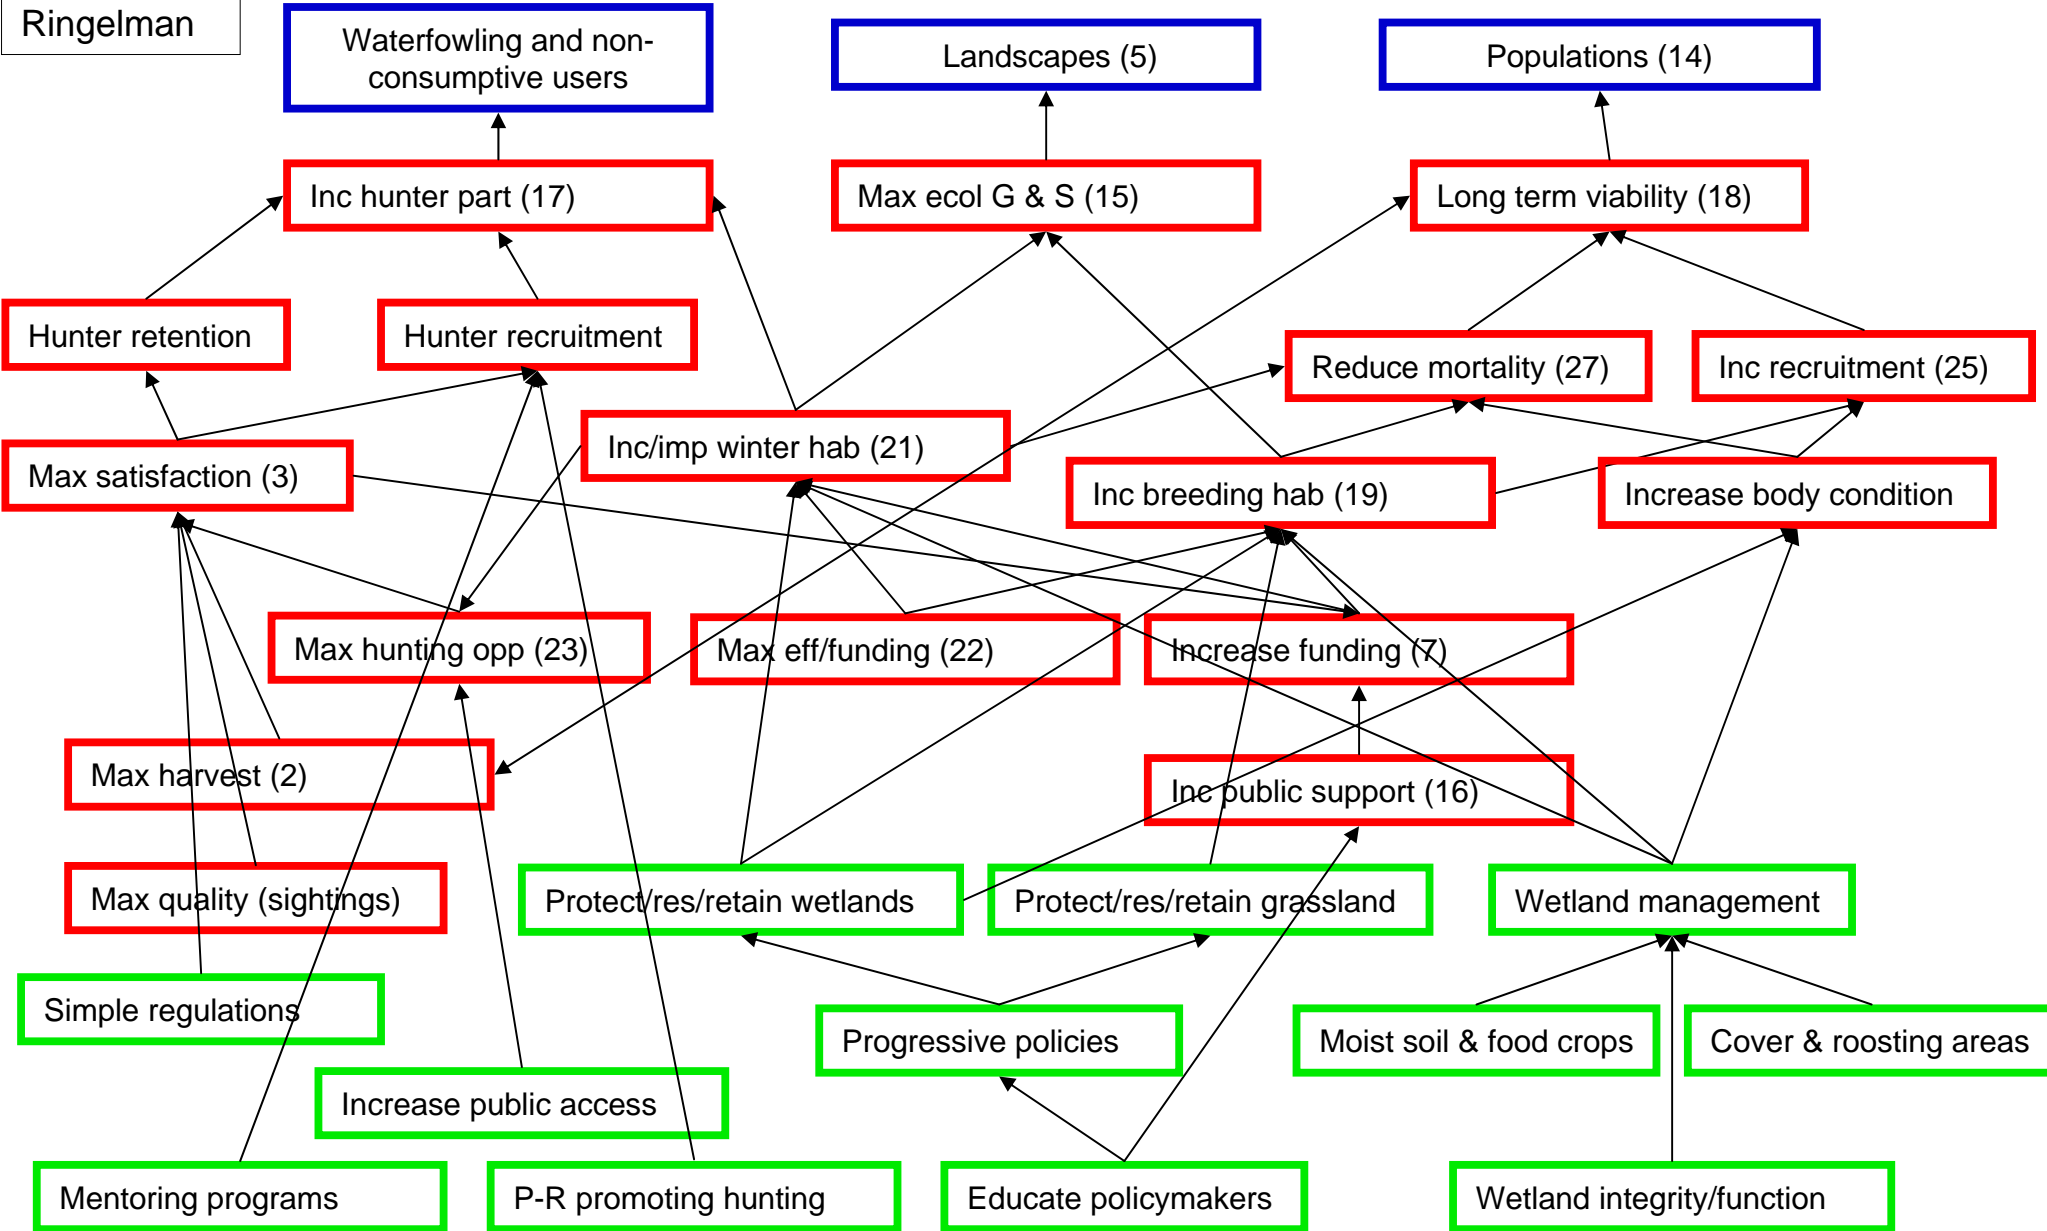

Ringelman

CC

Integrating
Econ & Env

EGS

INCREASING
COMPLEXITY

NAWMP
REVISION

OPPORTUNIT

MEASURABLE ATTRIBUTES

- RURAL VIABILITY
- AREA & DISTR. OF HABITAT
- NET LANDSCAPE CHANGE
- (# SEA SCAPES)