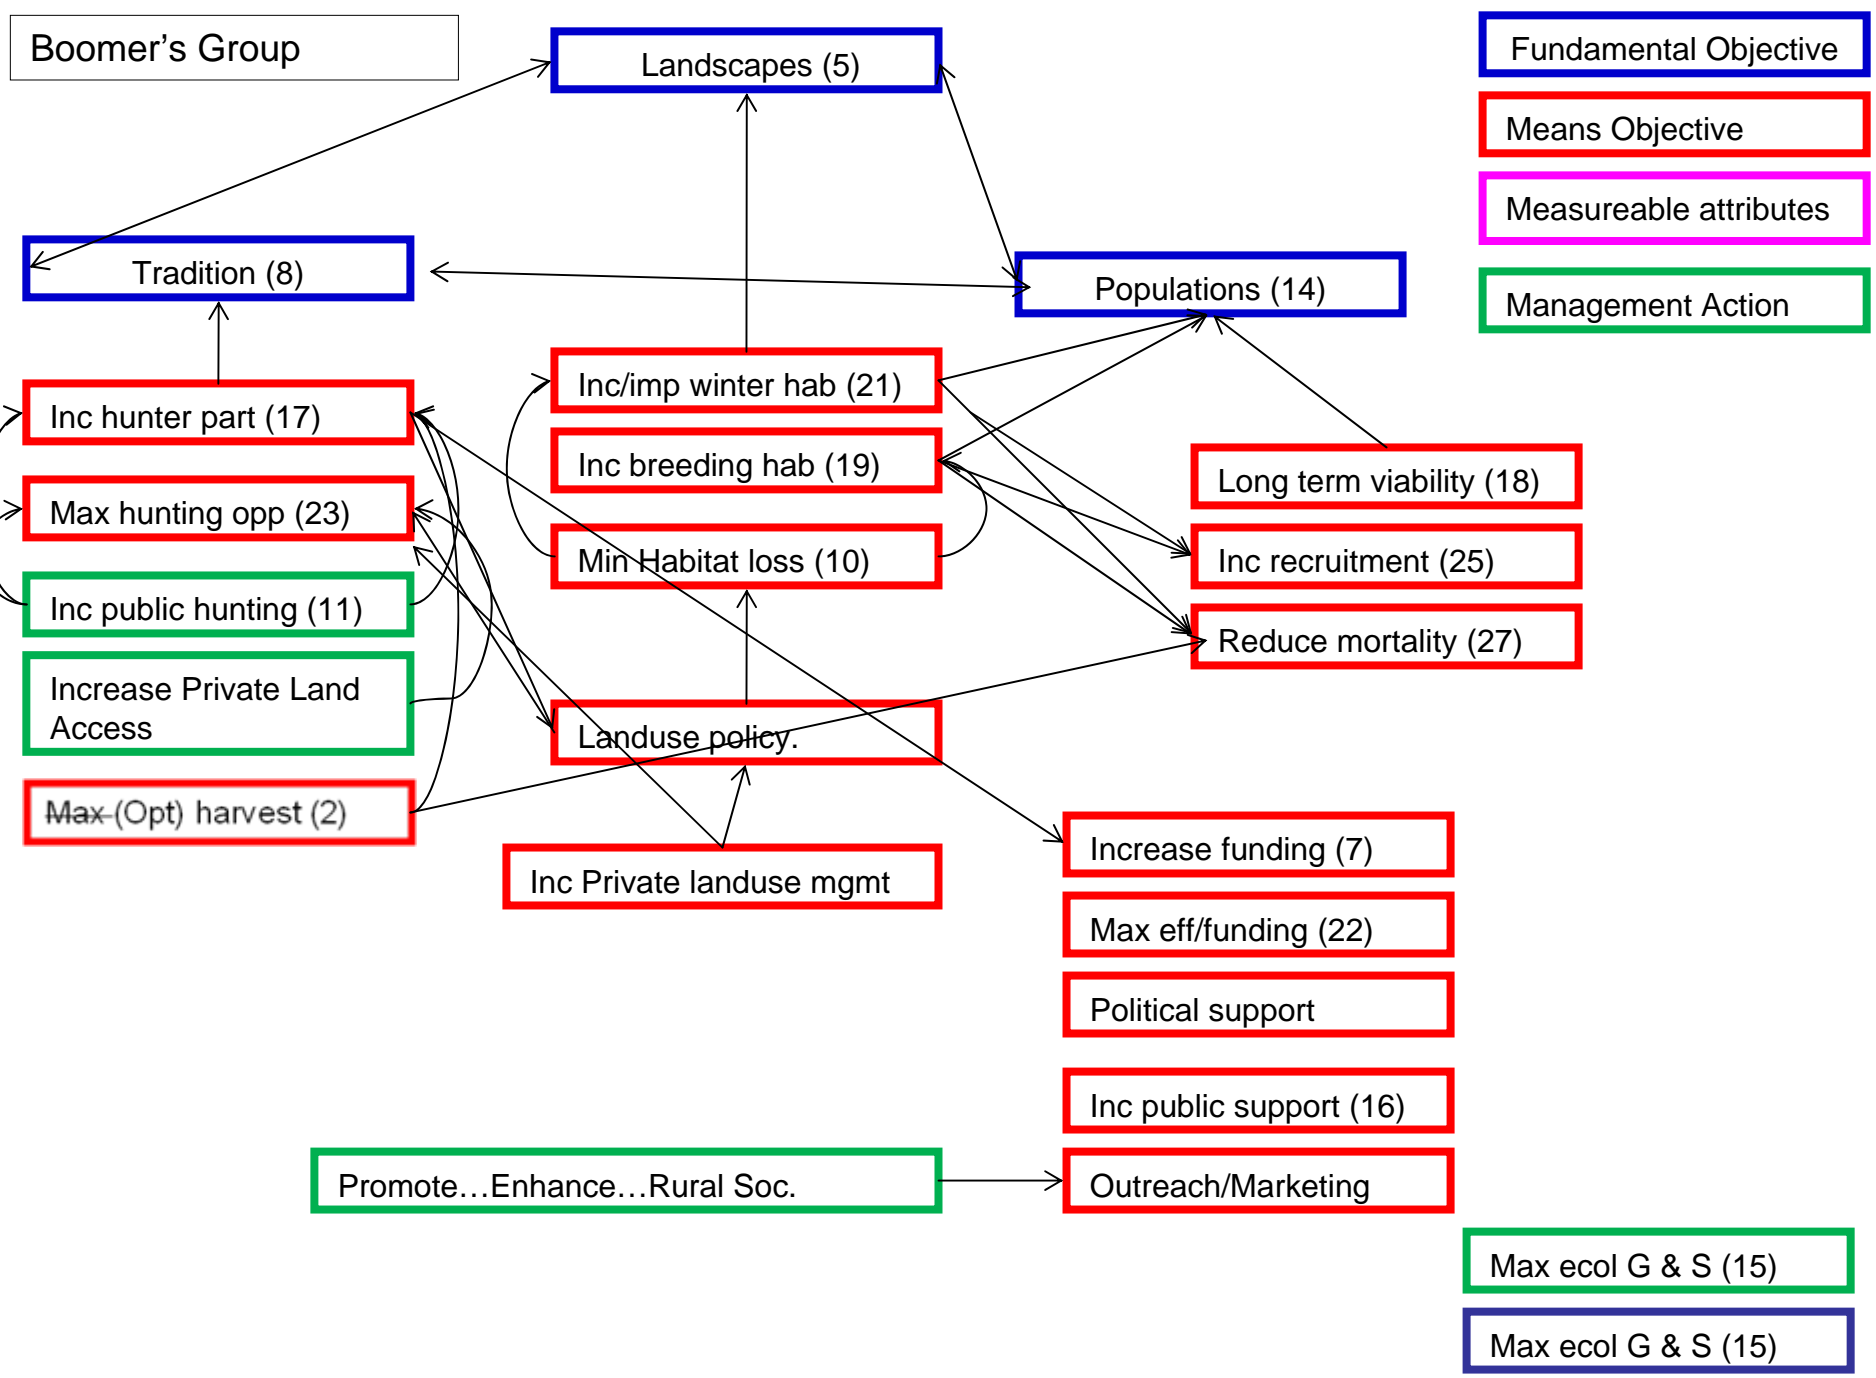

Ringelman

CC

Integrating
Econ & Env

EGS

INCREASING
COMPLEXITY

NAWMP
REVISION

OPPORTUNIT

MEASURABLE ATTRIBUTES

- RURAL VIABILITY
- AREA & DISTR. OF HABITAT
- NET LANDSCAPE CHANGE
- (# SEA SCAPES)